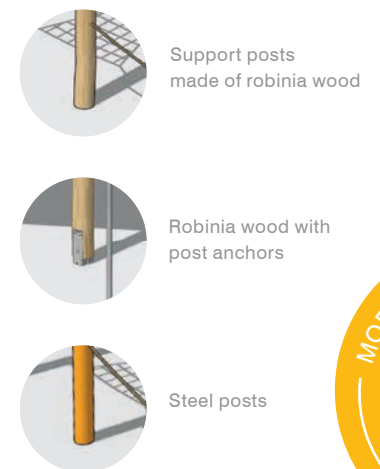

M09
08-4508-XXR-0-000
AG: 3 – 12
FH: 1.50 m
SA: 13.30 x 7.10 m
SR: 13.30 x 7.10 m

M10
08-4509-XXR-0-000
AG: 3 – 12
FH: 1.50 m
SA: 12.65 x 6.45 m
SR: 12.65 x 6.45 m

L09
08-4608-XXR-0-000
AG: 1 – 14
FH: 1.90 m
SA: 13.30 x 12.20 m
SR: 13.30 x 12.20 m

L10
08-4609-XXR-0-000
AG: 4 – 16
FH: 2.50 m
SA: 10.40 x 11.40 m
SR: 10.40 x 11.40 m

i All systems are available with support posts made of robinia wood with post anchors, or with steel posts available.