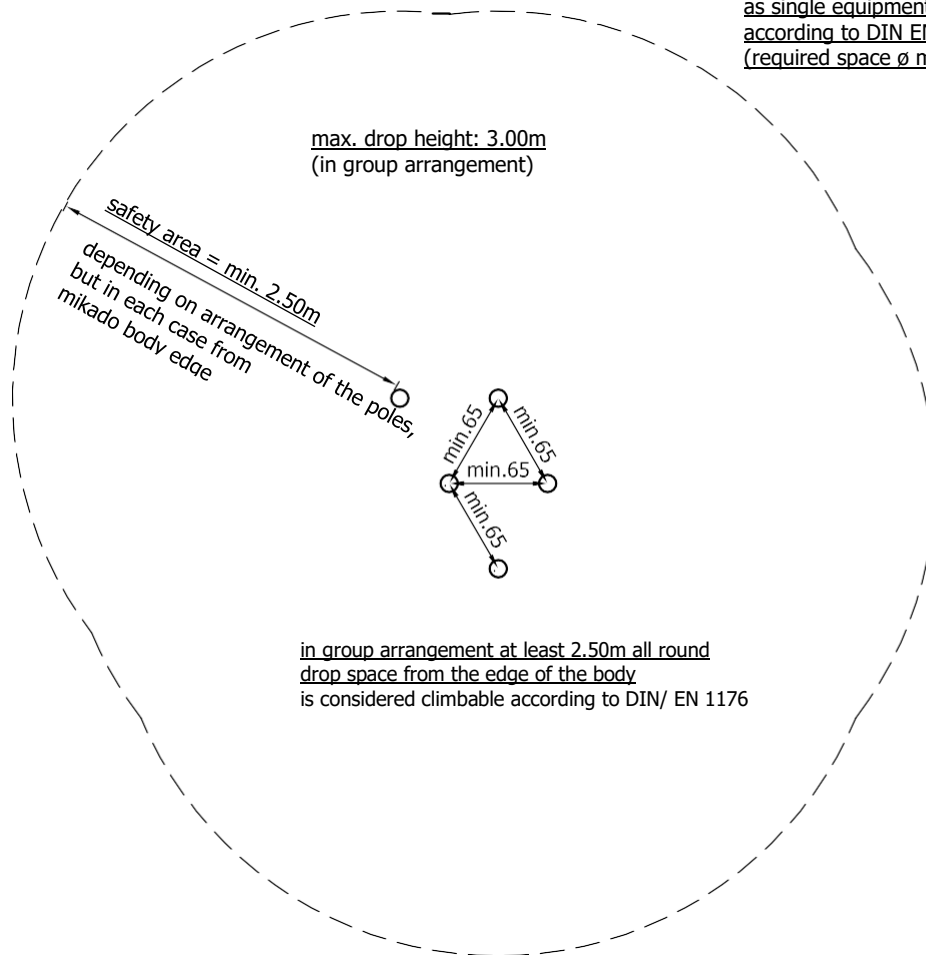

as single equipment not climbable according to DIN EN 1176!
(required space \varnothing min. 3,15m)

Offer drawing

scale
1:50

Mikado Climbing Poles \varnothing 114mm
Item no.: 07 2270VL

This drawing is the property of the company:
ESF Emsland Spiel- und Freizeitgeräte GmbH & Co. KG
Thyssenstraße 7, 49744 Geeste
Tel: 0 59 37/ 97 189 0 ; Fax: 0 59 37/ 97 189 90
All rights are reserved by the authors. These documents
may not be used in tenders without the company
mentioned above. Unauthorized reproduction is
chargeable.